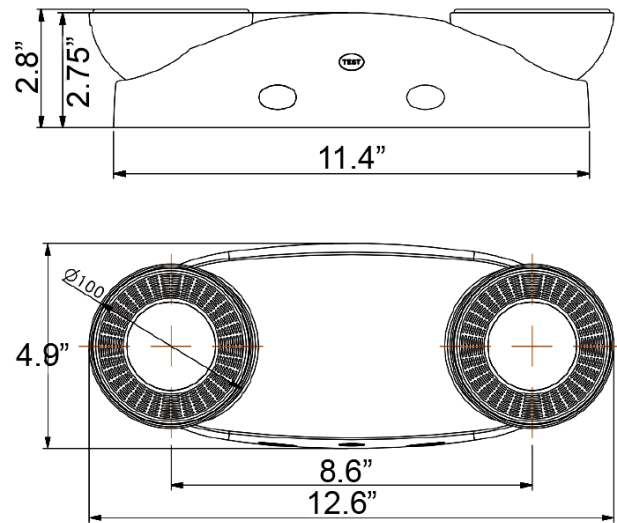

DIMENSIONS:

EL-HO

WET LOCATION LED 2 HEAD EMERGENCY LIGHTS

ELECTRICAL SPECIFICATIONS:

- Voltage: Dual 120-277V
- Wattage: 3W (2 Head)

HOUSING SPECIFICATIONS:

- High impact thermo-plastic emergency light with polycarbonate cover available in Wet location with seamless silicon gasket
- Two fully adjustable 3-watt LED lamp heads for safe egress
- Operating temperature: 32°F~104°F
- Universal J-Box mounting pattern
- Mount: Wall
- Suitable for damp location

CERTIFICATIONS: UL

MODEL	WATTS	VOLTAGE	NUMBER OF HEADS	BATTERY	HOUSING
EL-HO	1.5W per Head	Dual 120-277V	2	6V Lead Acid	White

TECHNICAL SPECIFICATIONS:

- Built-in 6V 4000mAh Lead Acid battery for minimum 90min emergency operation
- Maximum 24hr for full recharge
- Test switch and charge indicator
- Lumen: 650LM
- Color Temperature: 4200K